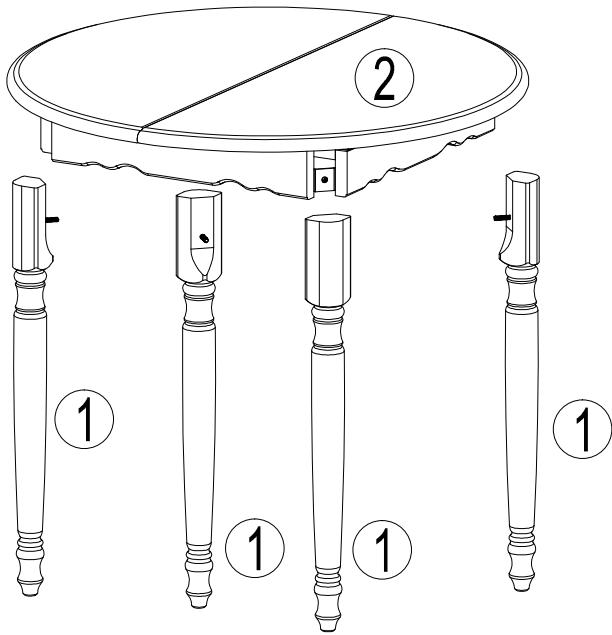

120 min

EAC

№	Size/MaB (mm)	Qty	✓
1	736x60x60	1	
2	900x900x125	1	

№	Size/MaB (mm)	Qty	✓
1	736x60x60	1	
2	1100x1100x125	1	

1

2

1.

2.