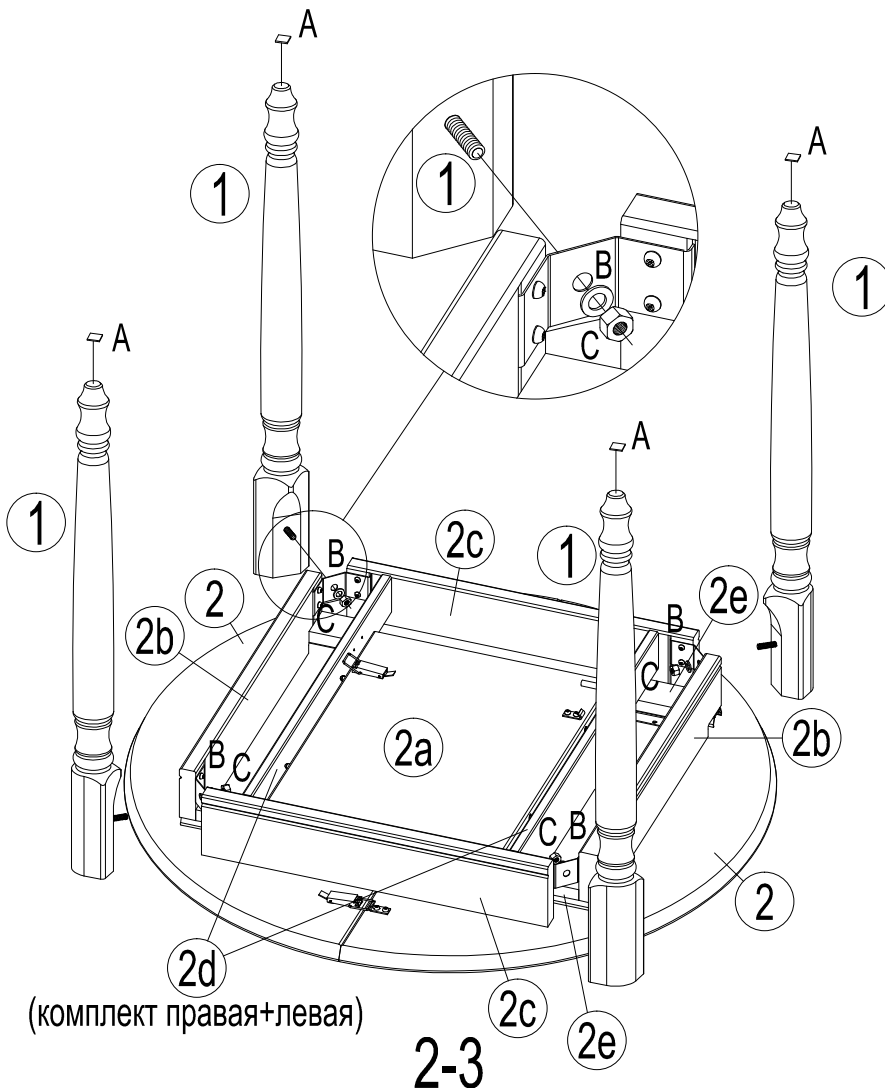

120 min

EAC

№	Size/MaB (mm)	Qty	✓
1	736x60x60	1	
2	900x900x125	1	

№	Size/MaB (mm)	Qty	✓
1	736x60x60	1	
2	1100x1100x125	1	

1

2

1.

2.