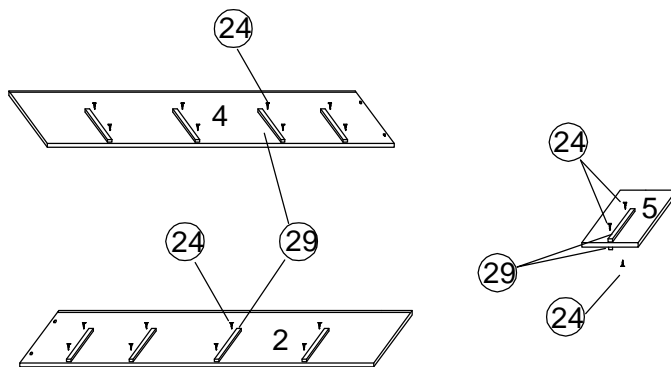

BUT

le juste prix

NOTICE MONTAGE
COMMODE 32

ASSEMBLY INSTRUCTION
CHEST OF DRAWERS 32

98.599.131514 .00.0

2x

3x

1

2

3

4

5