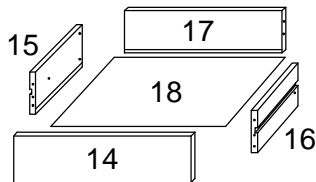

BUT

le juste prix

NOTICE MONTAGE
COMMODE 32

ASSEMBLY INSTRUCTION
CHEST OF DRAWERS 32

98.599.131514 .00.0

2x

3x

1