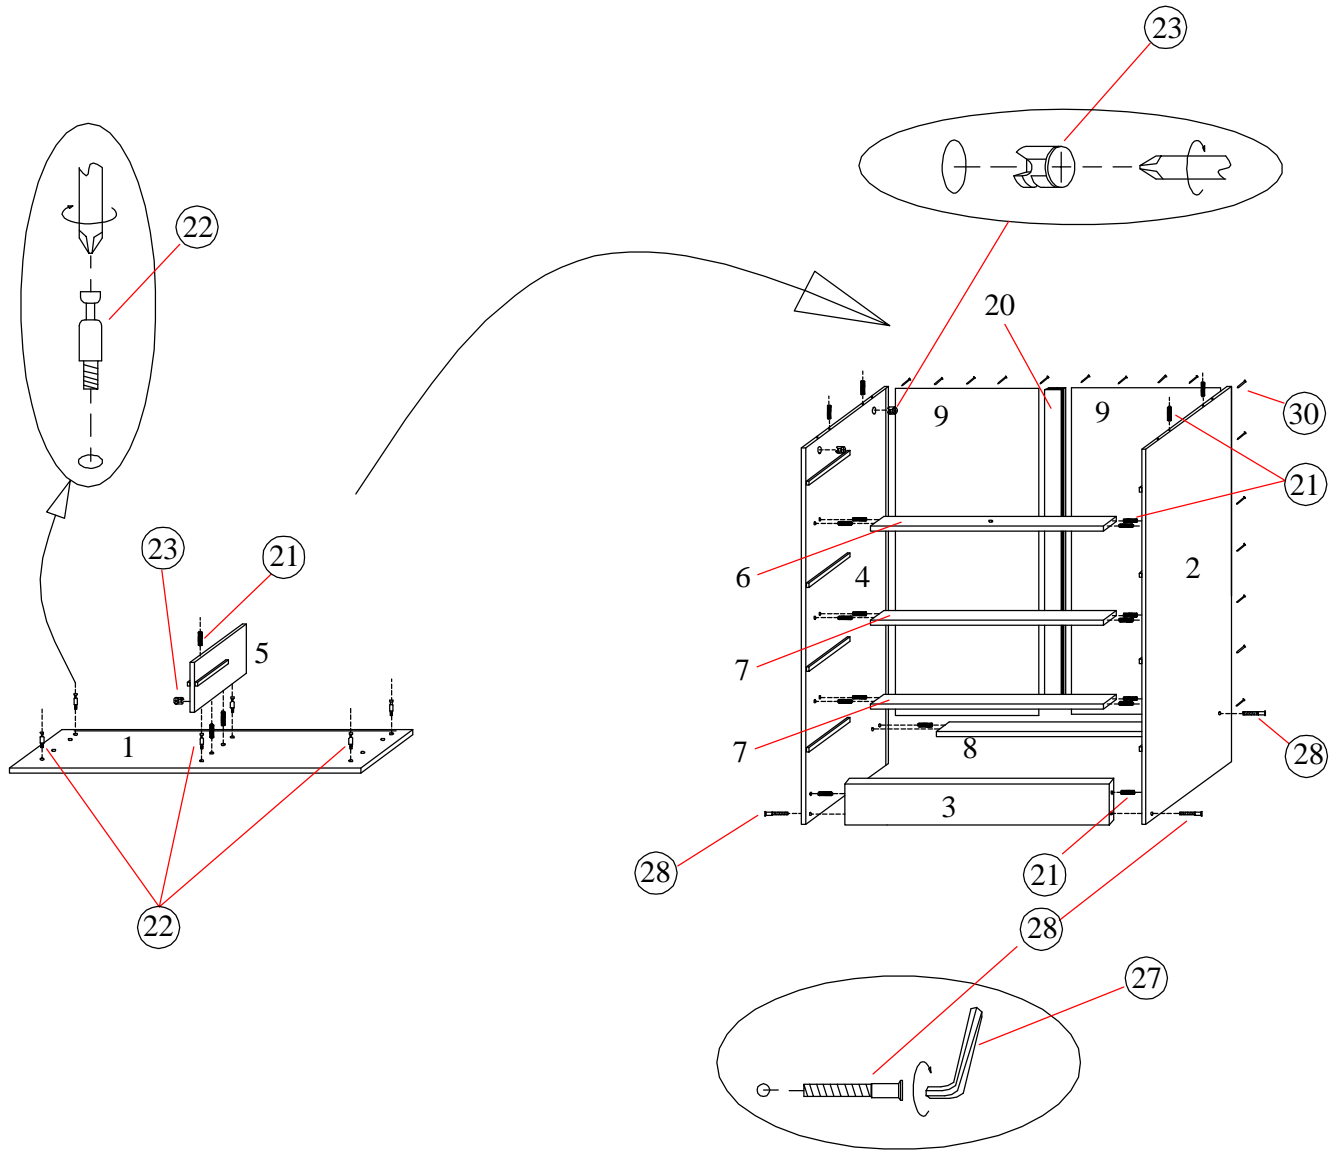

BUT

le juste prix

NOTICE MONTAGE
COMMODE 32

ASSEMBLY INSTRUCTION
CHEST OF DRAWERS 32

98.599.131514 .00.0

2x

3x

1

2

3

4

5