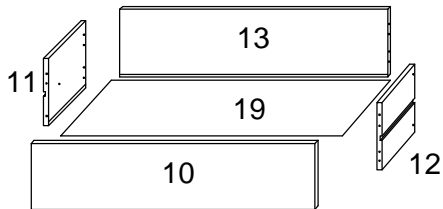

BUT

le juste prix

NOTICE MONTAGE
COMMODE 32

ASSEMBLY INSTRUCTION
CHEST OF DRAWERS 32

98.599.131514 .00.0

2x

3x

1